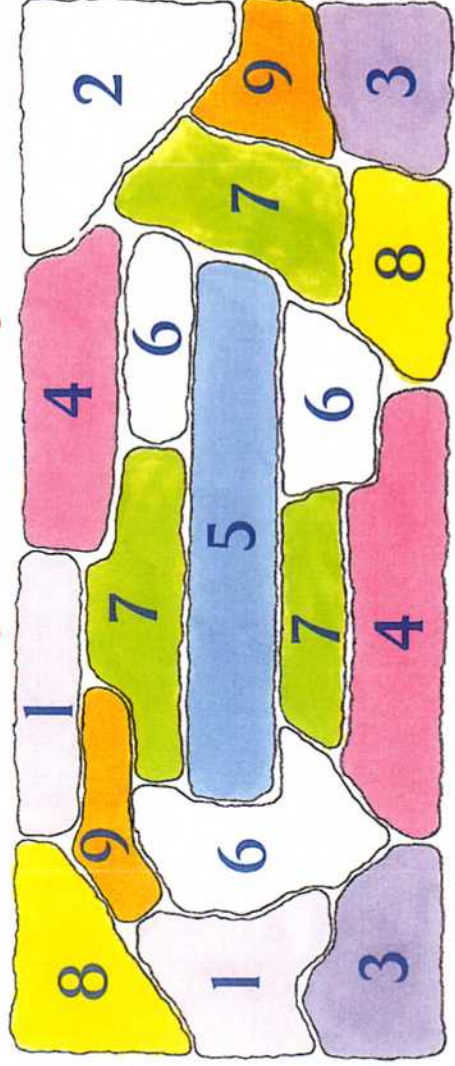

1 Wild Geranium
(Geranium maculatum)
Height: 1-2 Feet
Space: 1 foot
Blooms: May - June

2 August Lily Hosta
(Hosta plantaginea)
Height: 18 inches
Space: 18 inches
Blooms: July - August

3 Golden-Edged Hosta
(Hosta fortunei)
Height: 1-2 feet
Space: 1 foot
Blooms: July - August

9 Stella de Oro Daylily
(Hemerocallis 'Stella de Oro')
Height: 15 inches
Space: 15 inches
Blooms: May to frost

8 Lady's Mantle
(Achelmilla mollis)
Height: 12-18 inches
Space: 12 inches
Blooms: May - June

The Shady Garden Layout

4 Pink Astilbe
(Astilbe arendsii 'rheinland')
Height: 2 feet
Space: 2 feet
Blooms: June - July

7 Ostrich Fern
(Mateuccia pennsylvanica)
Height: 3 feet
Space: 2 feet
Blooms: Cool Green fronds all summer

6 Culver's Root
(Veronicastrum virginicum)
Height: 3-4 feet
Space: 2 feet
Blooms: July - August

5 Great Blue Lobelia
(Lobelia siphilitica)
Height: 2 feet
Space: 1 foot
Blooms: August - September