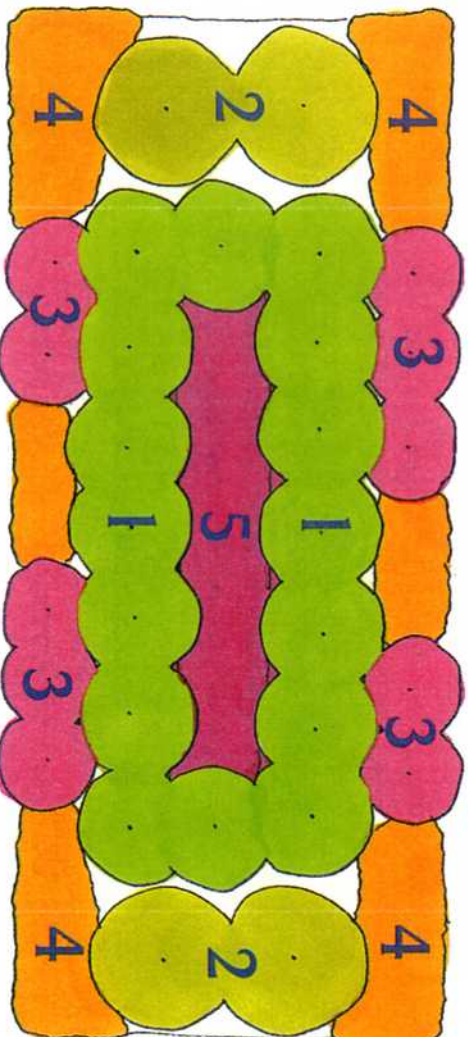

1 Compact American Cranberrybush
(Viburnum trilobum 'Bailey Compact')
Height: 4-5'
Space: 4' O. C.
Blooms: White flowers in May. Deep red fall foliage. Red berries into winter.
Blooms: May

Viburnum trilobum fruit

Viburnum trilobum flowers

Viburnum trilobum fall color

The Easy Shrub Garden Layout

5 Marsh Milkweed
(Asclepias incarnata)
Height: 3-5 feet
Space: 1 foot
Blooms: June through August

2 Annabelle Hydrangea
(Hydrangea arborescens 'Annabelle')
Height: 4-5'
Space: 4' O. C.
Blooms: white flowers
June - July

4 Stella de Oro Daylily
(Hemerocallis 'Stella de Oro')
Height: 15 inches
Space: 15 inches
Blooms: May to Frost

3 Anthony Waterer Spirea
(Spiraea x bumalda 'Anthony Waterer')
Height: 2-3'
Space: 3' O. C.
Blooms: June - July rose-pink flowers
Red leaves in fall