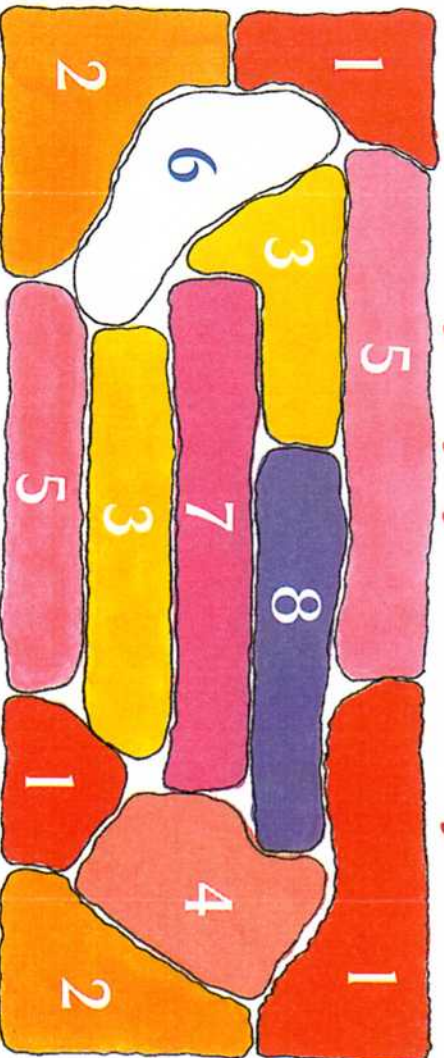

8 New England Aster
(Aster novae-Angliae)
Height: 4-5 Feet
Space: 2 Feet

Blooms: Midsummer to frost

1 Hearts Afire Daylily
(Hemerocallis 'Hearts Afire')
Height: 30 inches
Space: 24 inches
Blooms: June - July

2 Happy Returns Daylily
(Hemerocallis 'Happy Returns')
Height: 18 inches
Space: 12 inches
Blooms: June to frost

3 Oxeye Sunflower
(Helianthus helianthoides)
Height: 3-5 feet
Space: 30 inches
Blooms: All Summer

An Easy Daylily Garden Layout

7 Marsh Milkweed
(Asclepias incarnata)
Height: 3-5 feet
Space: 1 foot
Blooms: June through August

4 Catherine Woodbury Daylily
(Hemerocallis 'Catherine Woodbury')
Height: 33 inches
Space: 24 inches
Blooms: June - August

6 Gentle Shepherd Daylily
(Hemerocallis 'Gentle Shepherd')
Height: 28 inches
Space: 24 inches
Blooms: June - July

5 Autumn Joy sedum
(Sedum X 'Autumn Joy')
Height: 18-24 inches
Space: 18 inches
Blooms: Late summer to frost