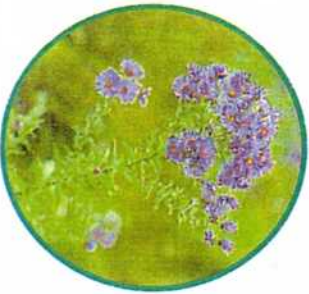

8 New England Aster
(Aster novae-Angliae)
Height: 4-5 Feet
Space: 2 Feet

Blooms: Midsummer to frost

1 Hearts Afire Daylily
(Hemerocallis 'Hearts Afire')
Height: 30 inches
Space: 24 inches
Blooms: June - July

2 Happy Returns Daylily
(Hemerocallis 'Happy Returns')
Height: 18 inches
Space: 12 inches
Blooms: June to frost

3 Oxeye Sunflower
(Helianthus helianthoides)
Height: 3-5 feet
Space: 30 inches
Blooms: All Summer

An Easy Daylily Garden Layout

7 Marsh Milkweed
(Asclepias incarnata)
Height: 3-5 feet
Space: 1 foot
Blooms: June through August

4 Catherine Woodbury Daylily
(Hemerocallis 'Catherine Woodbury')
Height: 33 inches
Space: 24 inches
Blooms: June - August