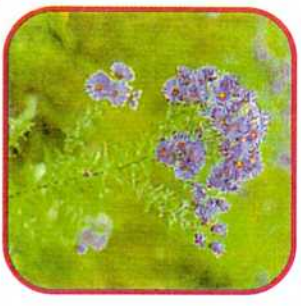

10 Stella de Oro Daylily
(*Hemerocallis 'Stella de Oro'*)
Height: 15 inches
Space: 15 inches
Blooms: May to frost

1 Butterfly Milkweed
(*Asclepias tuberosa*)
Height: 1-2 feet
Space: 1 foot
Blooms: May - June

2 Moonshine Yarrow
(*Achillea filipendula 'Moonshine'*)
Height: 2-3 feet
Space: 18 inches
Blooms: June to frost

3 Black-Eyed Susan
(*Rudbeckia hirta*)
Height: 1-2 feet
Space: 1 foot
Blooms: May to frost

4 Marsh Milkweed
(*Asclepias incarnata*)
Height: 3-5 feet
Space: 1 foot
Blooms: June through August

5 Fire King Yarrow
(*Achillea millefolium 'Fire King'*)
Height: 1-2 feet
Space: 1 foot
Blooms: May to frost

6 Blazing Star
(*Liatris spicata*)
Height: 2-3 feet
Space: 18 inches
Blooms: June to frost

7 Joe Pye
(*Eupatorium maculatum*)
Height: 4-5 feet
Space: 2 feet
Blooms: June - frost

8 Bee Balm: Bergamot
(*Monarda fistulosa*)
Height: 2-3 feet
Space: 18 inches
Blooms: late May to fall